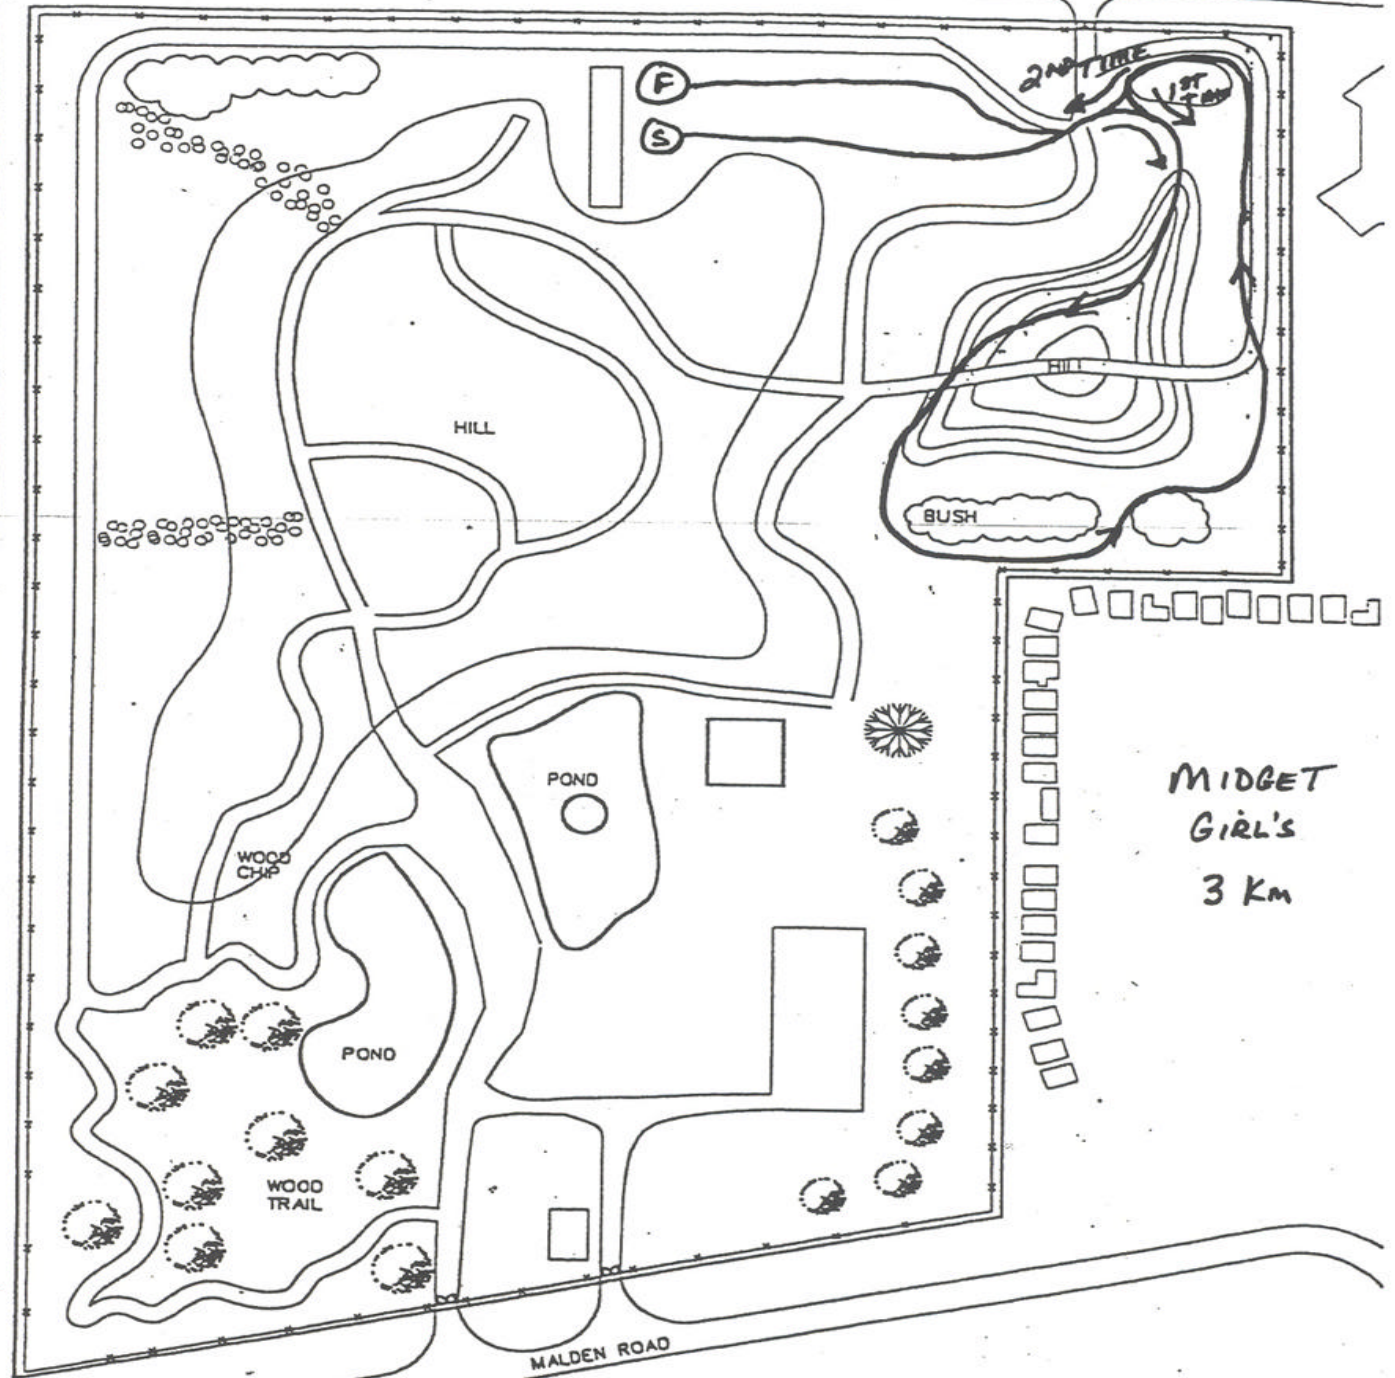

MATCHETTE ROAD

E.C. ROW EXPRESSWAY

MIDGET GIRL'S  
3 Km

TIM HORTONS

HOLIDAY INN

TO 401

HURON LINE ROAD